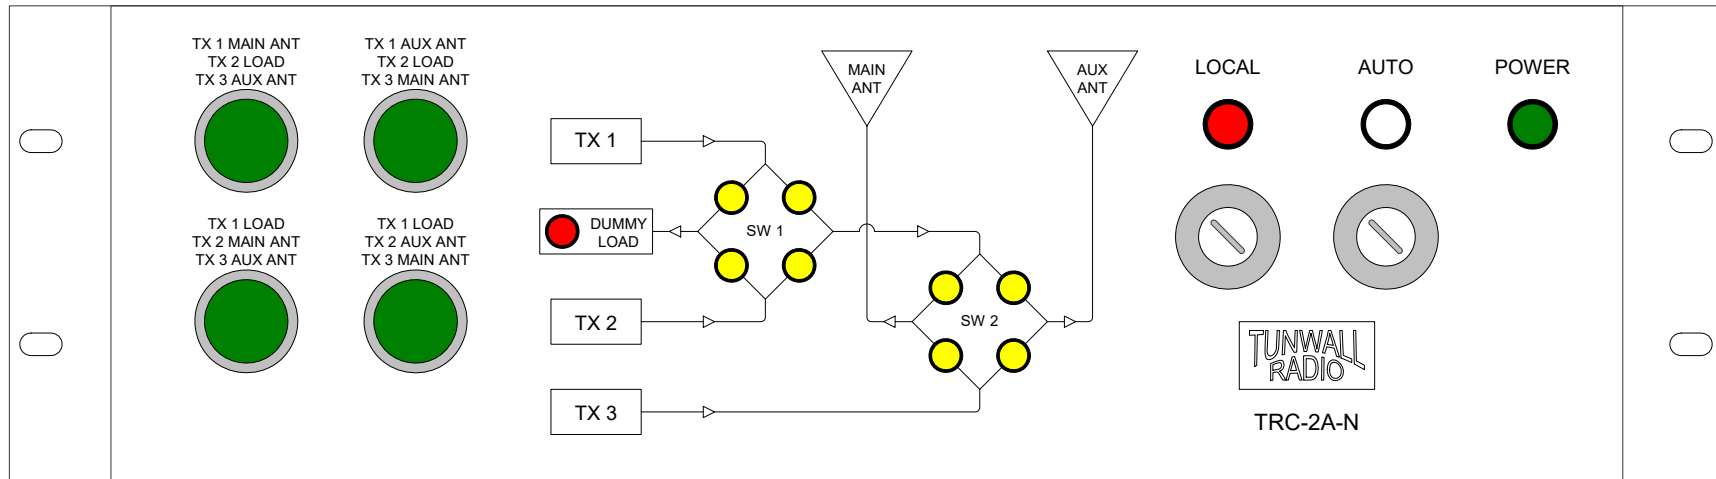

TUNWALL RADIO TRC-2A-N

Height
3 RU
(5.25")

Depth
13"

For 2 coax switches and 2 antennas, IBOC or analog. Safe switching from a single momentary local or remote command. Logic for a third transmitter is programmed.

Automatic plate on and off for all 3 transmitters.

Key switch selected AUTO function will transfer to the aux transmitter upon failure of the main transmitter.

Front panel flow chart graphic clarifies RF connections. Dummy load ready light works with the load interlock logic for automatic load protection.

Works with Dielectric 50000, 60000, Delta, Andrew, or any other coax switch with 12VDC, 24VDC, or 120VAC command inputs.

Coax switches are connected to 9-pin plugs, same series as 60000 switch connector. All transmitter and remote connections are to standard .375 barrier strips.