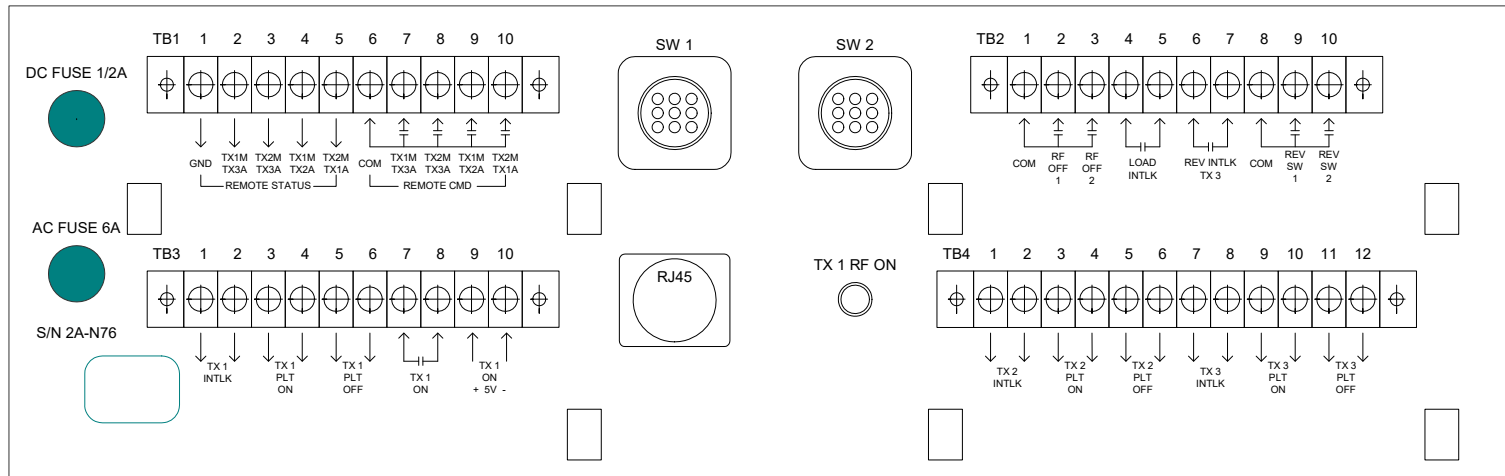

TUNWALL RADIO TRC-2A-N

Height
3 RU
(5.25")

Depth
13"

For 2 coax switches and 2 antennas, IBOC or analog. Safe switching from a single momentary local or remote command. Logic for a third transmitter is programmed.

Automatic plate on and off for all 3 transmitters.

Key switch selected AUTO function will transfer to the aux transmitter upon failure of the main transmitter.

Front panel flow chart graphic clarifies RF connections. Dummy load ready light works with the load interlock logic for automatic load protection.

Works with Dielectric 50000, 60000, Delta, Andrew, or any other coax switch with 12VDC, 24VDC, or 120VAC command inputs.

Coax switches are connected to 9-pin plugs, same series as 60000 switch connector. All transmitter and remote connections are to standard .375 barrier strips.