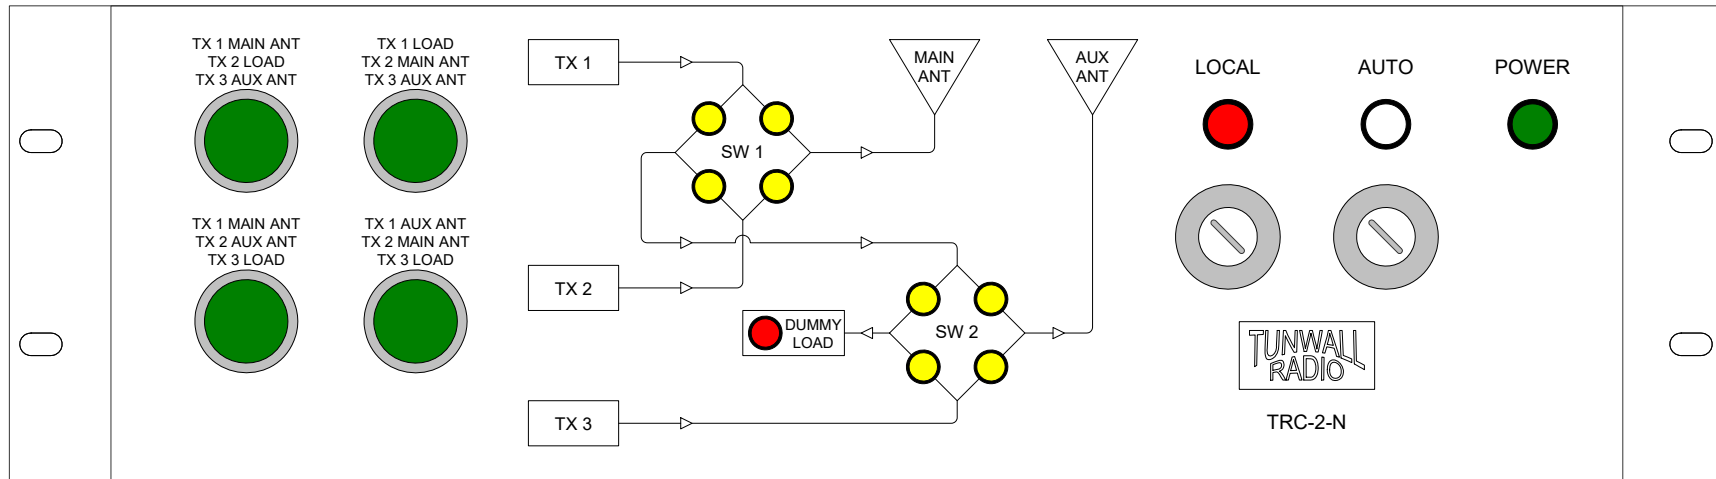

TUNWALL RADIO TRC-2-N

Height
3 RU
(5.25")

Depth
13"

For 2 coax switches and 2 antennas, IBOC or analog. Safe switching from a single momentary local or remote command. Logic for a third transmitter is programmed.

Automatic plate on and off for all 3 transmitters.

Key switch selected AUTO function will transfer to the aux transmitter upon failure of the main transmitter.

Front panel flow chart graphic clarifies RF connections. Dummy load ready light works with the load interlock logic for automatic load protection.

Works with Dielectric 50000, 60000, Delta, Andrew, or any other coax switch with 12VDC, 24VDC, or 120VAC command inputs.

Coax switches are connected to 9-pin plugs, same series as 60000 switch connector. All transmitter and remote connections are to standard .375 barrier strips.