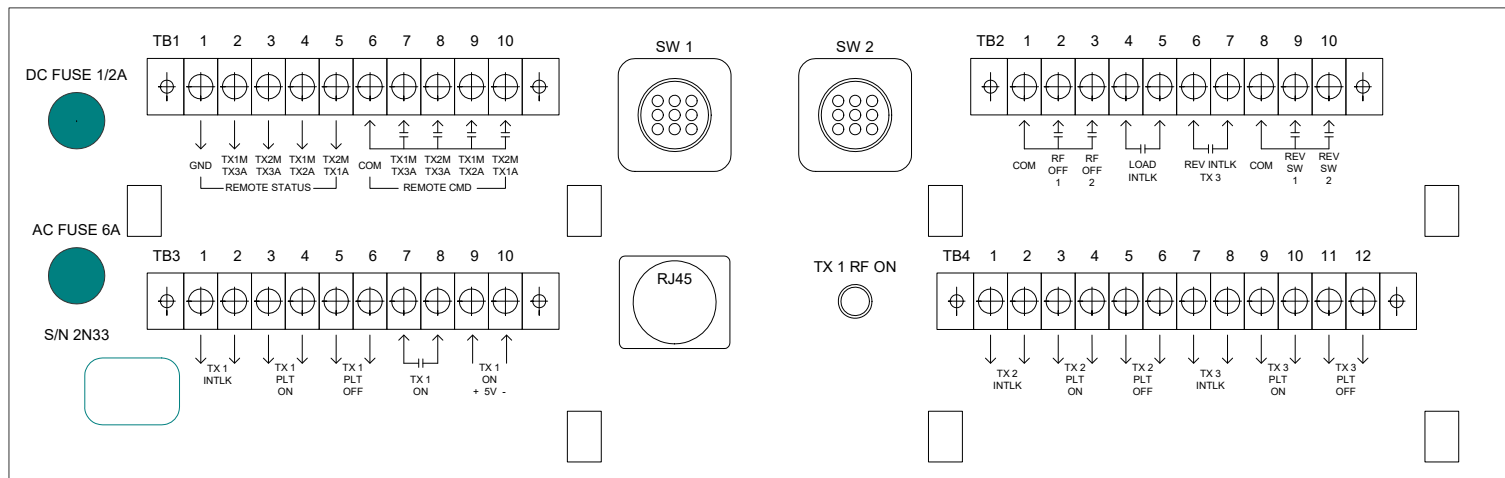

TUNWALL RADIO TRC-2-N

Height
3 RU
(5.25")

Depth
13"

For 2 coax switches and 2 antennas, IBOC or analog. Safe switching from a single momentary local or remote command. Logic for a third transmitter is programmed.

Automatic plate on and off for all 3 transmitters.

Key switch selected AUTO function will transfer to the aux transmitter upon failure of the main transmitter.

Front panel flow chart graphic clarifies RF connections. Dummy load ready light works with the load interlock logic for automatic load protection.

Works with Dielectric 50000, 60000, Delta, Andrew, or any other coax switch with 12VDC, 24VDC, or 120VAC command inputs.

Coax switches are connected to 9-pin plugs, same series as 60000 switch connector. All transmitter and remote connections are to standard .375 barrier strips.