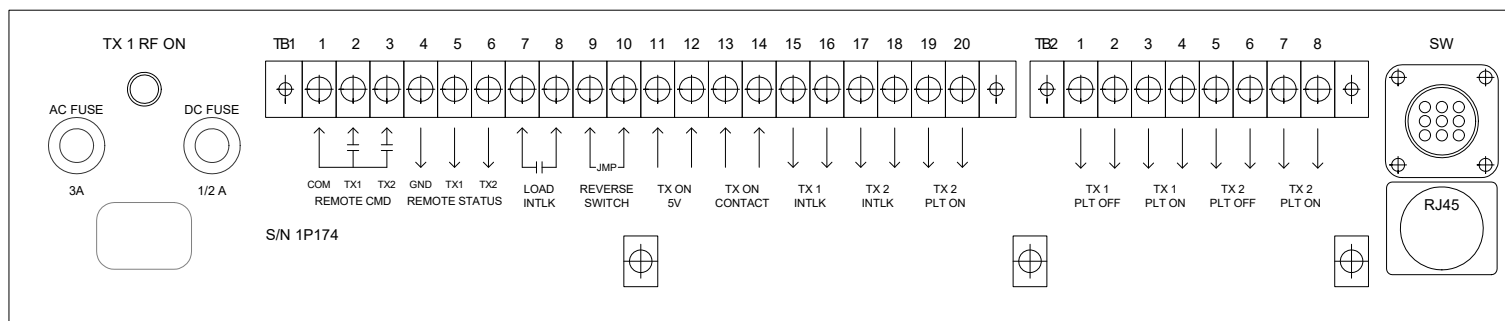

TUNWALL RADIO TRC-1P-N

SINGLE COAXIAL SWITCH CONTROLLER WITH AUTOMATIC TRANSMITTER ON/OFF CONTROL, SNMP, AND WEB SERVER

Height
2 RU
(3.5")

Depth
13"

For 1 coax switch, 2 transmitters, 1 antenna, and dummy load. Safe switching from a single momentary local or remote command.

Key switch selected AUTO function will transfer to the aux transmitter upon failure of the main transmitter.

Front panel flow chart graphic clarifies RF connections. Dummy load ready light works with the load interlock logic for automatic load protection.

Works with Dielectric 50000, 60000, Delta, Andrew, or any other coax switch with 12VDC, 24VDC, or 120VAC command inputs.

Coax switch is connected to a 9-pin plug, of the same series as the 60000 switch connector. All transmitter and remote connections are to standard .375 barrier terminals.