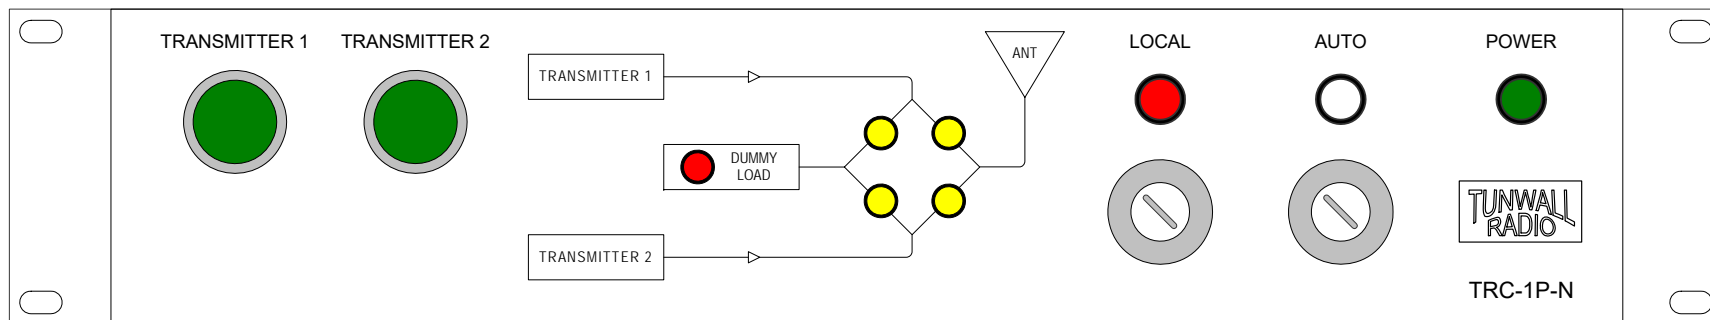

TUNWALL RADIO TRC-1P-N

SINGLE COAXIAL SWITCH CONTROLLER WITH AUTOMATIC TRANSMITTER ON/OFF CONTROL, SNMP, AND WEB SERVER

Height
2 RU
(3.5")

Depth
13"

For 1 coax switch, 2 transmitters, 1 antenna, and dummy load. Safe switching from a single momentary local or remote command.

Key switch selected AUTO function will transfer to the aux transmitter upon failure of the main transmitter.

Front panel flow chart graphic clarifies RF connections. Dummy load ready light works with the load interlock logic for automatic load protection.

Works with Dielectric 50000, 60000, Delta, Andrew, or any other coax switch with 12VDC, 24VDC, or 120VAC command inputs.

Coax switch is connected to a 9-pin plug, of the same series as the 60000 switch connector. All transmitter and remote connections are to standard .375 barrier terminals.