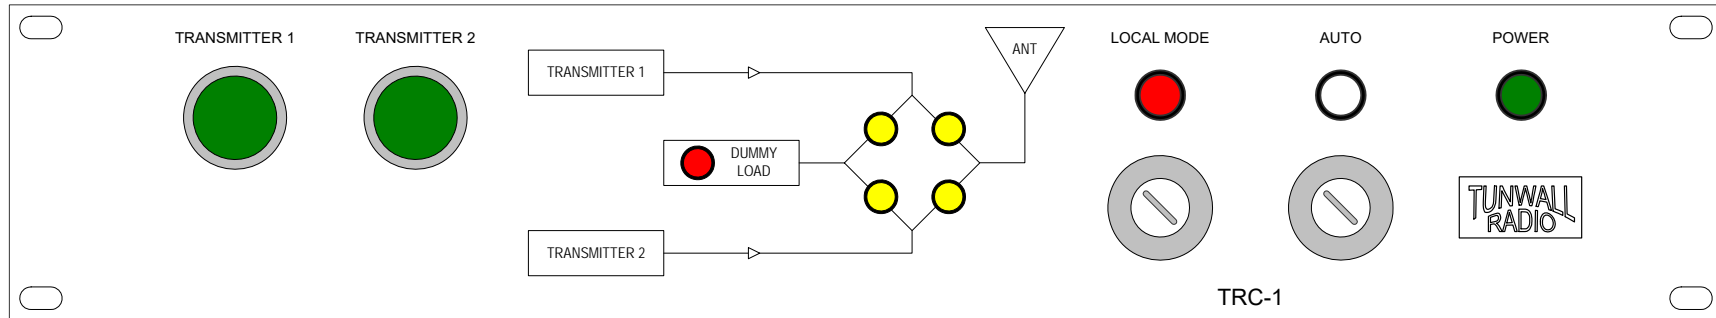

TUNWALL RADIO TRC-1 SINGLE COAXIAL SWITCH CONTROLLER

Height
2 RU
(3.5")

Depth
10"

For 1 coax switch, 2 transmitters, 1 antenna, and dummy load. Safe switching from a single momentary local or remote command.

Key switch selected AUTO function will transfer to the aux transmitter upon failure of the main transmitter.

Front panel flow chart graphic clarifies RF connections. Dummy load ready light works with the load interlock logic for automatic load protection.

Works with Dielectric 50000, 60000, Delta, Andrew, or any other coax switch with 12VDC, 24VDC, or 120VAC command inputs.

Coax switch is connected to a 9-pin plug, of the same series as the 60000 switch connector. All transmitter and remote connections are to standard .375 barrier terminals.