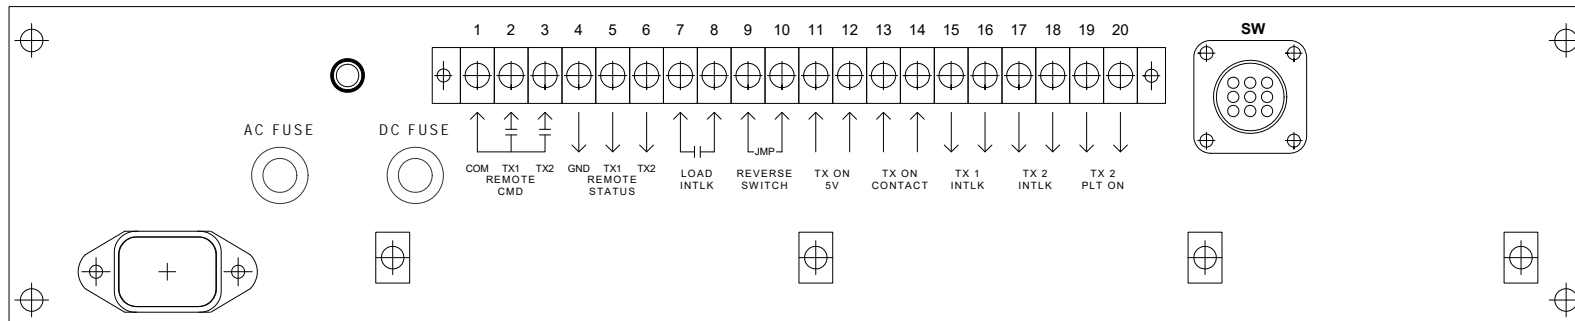

TUNWALL RADIO TRC-1 SINGLE COAXIAL SWITCH CONTROLLER

Height
2 RU
(3.5")

Depth
10"

For 1 coax switch, 2 transmitters, 1 antenna, and dummy load. Safe switching from a single momentary local or remote command.

Key switch selected AUTO function will transfer to the aux transmitter upon failure of the main transmitter.

Front panel flow chart graphic clarifies RF connections. Dummy load ready light works with the load interlock logic for automatic load protection.

Works with Dielectric 50000, 60000, Delta, Andrew, or any other coax switch with 12VDC, 24VDC, or 120VAC command inputs.

Coax switch is connected to a 9-pin plug, of the same series as the 60000 switch connector. All transmitter and remote connections are to standard .375 barrier terminals.