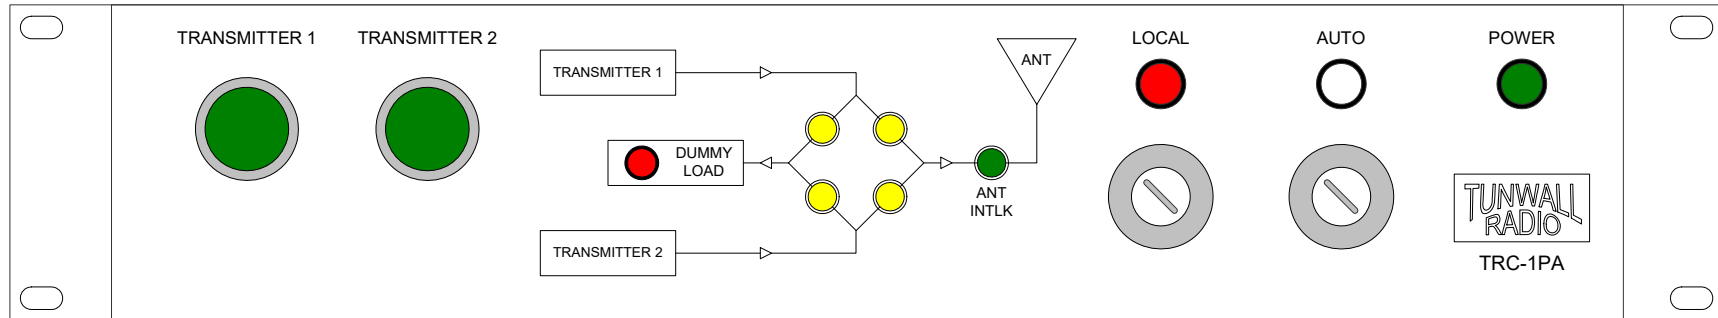

TUNWALL RADIO TRC-1PA

SINGLE COAXIAL SWITCH CONTROLLER WITH AUTOMATIC TRANSMITTER ON/OFF CONTROL
AND ANTENNA INTERLOCK

Height
2 RU
(3.5")

Depth
10"

For 1 coax switch, 2 transmitters, 1 antenna, and dummy load. Safe switching from a single momentary local or remote command.

Key switch selected AUTO function will transfer to the aux transmitter upon failure of the main transmitter.

Front panel flow chart graphic clarifies RF connections. Dummy load ready light works with the load interlock logic for automatic load protection.

Works with Dielectric 50000, 60000, Delta, Andrew, or any other coax switch with 12VDC, 24VDC, or 120VAC command inputs.

Coax switch is connected to a 9-pin plug, of the same series as the 60000 switch connector. All transmitter and remote connections are to standard .375 barrier terminals.