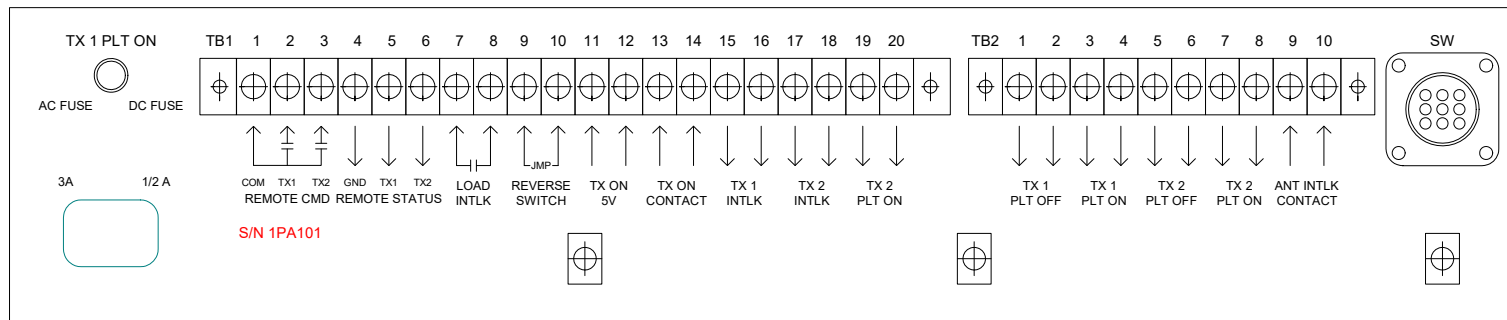

TUNWALL RADIO TRC-1PA

SINGLE COAXIAL SWITCH CONTROLLER WITH AUTOMATIC TRANSMITTER ON/OFF CONTROL
AND ANTENNA INTERLOCK

Height
2 RU
(3.5")

Depth
10"

For 1 coax switch, 2 transmitters, 1 antenna, and dummy load. Safe switching from a single momentary local or remote command.

Key switch selected AUTO function will transfer to the aux transmitter upon failure of the main transmitter.

Front panel flow chart graphic clarifies RF connections. Dummy load ready light works with the load interlock logic for automatic load protection.

Works with Dielectric 50000, 60000, Delta, Andrew, or any other coax switch with 12VDC, 24VDC, or 120VAC command inputs.

Coax switch is connected to a 9-pin plug, of the same series as the 60000 switch connector. All transmitter and remote connections are to standard .375 barrier terminals.