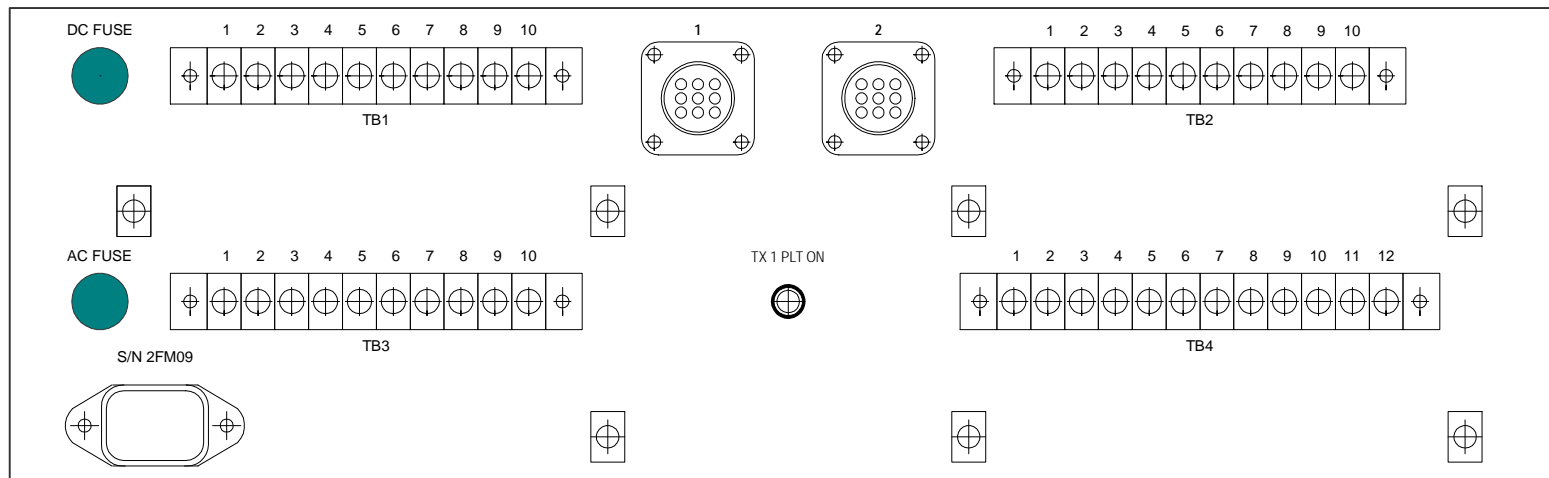

# TUNWALL RADIO TRC-2A

Height  
3 RU  
(5.25")

Depth  
10"

For 2 coax switches and 2 antennas, IBOC or analog. Safe switching from a single momentary local or remote command. Logic for a third transmitter is programmed.

Automatic plate on and off for all 3 transmitters.

Key switch selected AUTO function will transfer to the aux transmitter upon failure of the main transmitter.

Front panel flow chart graphic clarifies RF connections. Dummy load ready light works with the load interlock logic for automatic load protection.

Works with Dielectric 50000, 60000, Delta, Andrew, or any other coax switch with 12VDC, 24VDC, or 120VAC command inputs.

Coax switches are connected to 9-pin plugs, same series as 60000 switch connector. All transmitter and remote connections are to standard .375 barrier strips.