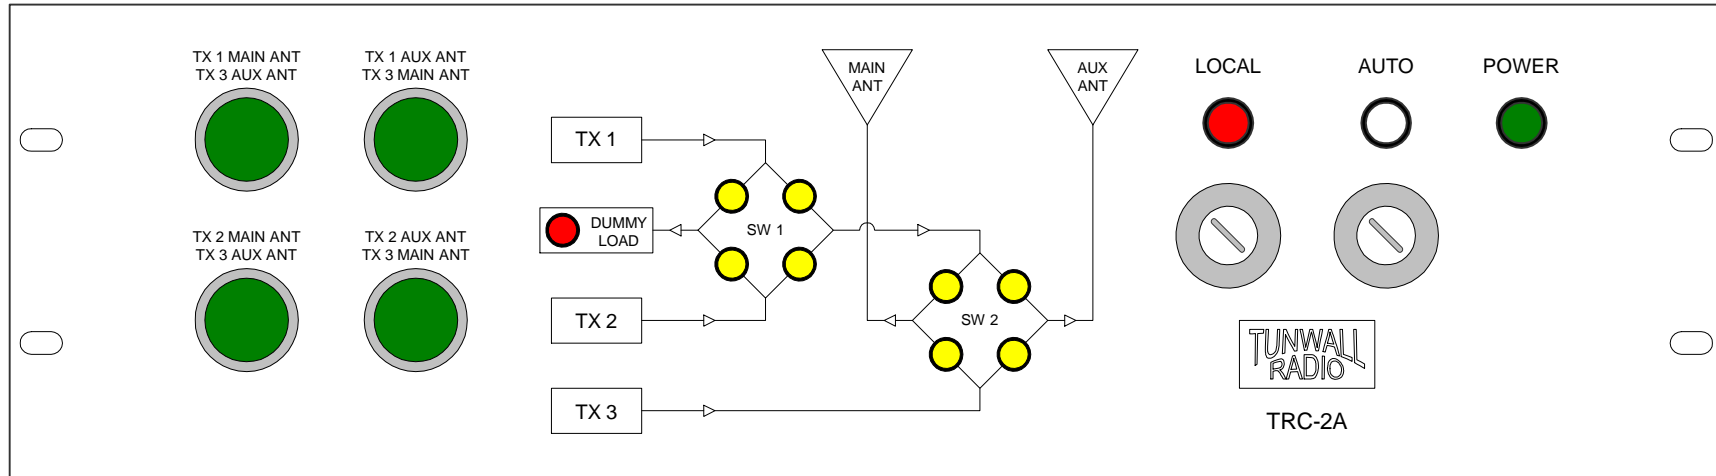

# TUNWALL RADIO TRC-2A

Height  
3 RU  
(5.25")

Depth  
10"

For 2 coax switches and 2 antennas, IBOC or analog. Safe switching from a single momentary local or remote command. Logic for a third transmitter is programmed.

Automatic plate on and off for all 3 transmitters.

Key switch selected AUTO function will transfer to the aux transmitter upon failure of the main transmitter.

Front panel flow chart graphic clarifies RF connections. Dummy load ready light works with the load interlock logic for automatic load protection.

Works with Dielectric 50000, 60000, Delta, Andrew, or any other coax switch with 12VDC, 24VDC, or 120VAC command inputs.

Coax switches are connected to 9-pin plugs, same series as 60000 switch connector. All transmitter and remote connections are to standard .375 barrier strips.