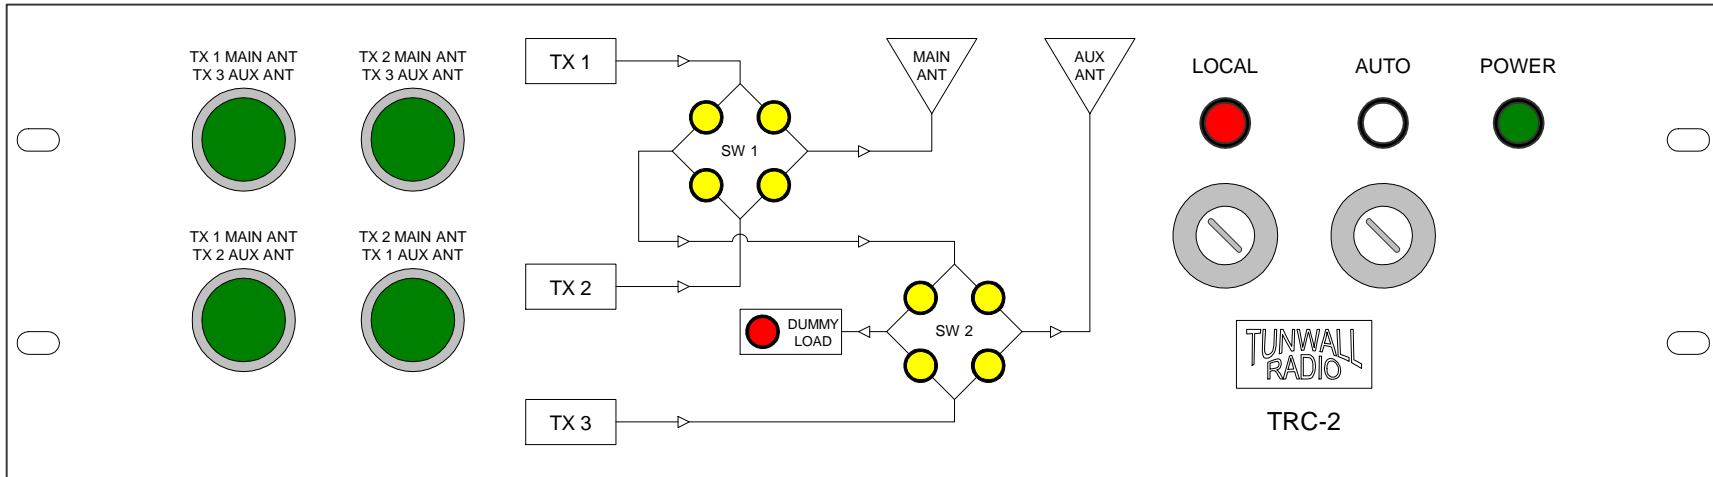

# TUNWALL RADIO TRC-2

Height  
3 RU  
(5.25")

Depth  
10"

For 2 coax switches and 2 antennas, IBOC or analog. Safe switching from a single momentary local or remote command. Logic for a third transmitter is programmed.

Automatic plate on and off for all 3 transmitters.

Key switch selected AUTO function will transfer to the aux transmitter upon failure of the main transmitter.

Front panel flow chart graphic clarifies RF connections. Dummy load ready light works with the load interlock logic for automatic load protection.

Works with Dielectric 50000, 60000, Delta, Andrew, or any other coax switch with 12VDC, 24VDC, or 120VAC command inputs.

Coax switches are connected to 9-pin plugs, same series as 60000 switch connector. All transmitter and remote connections are to standard .375 barrier strips.