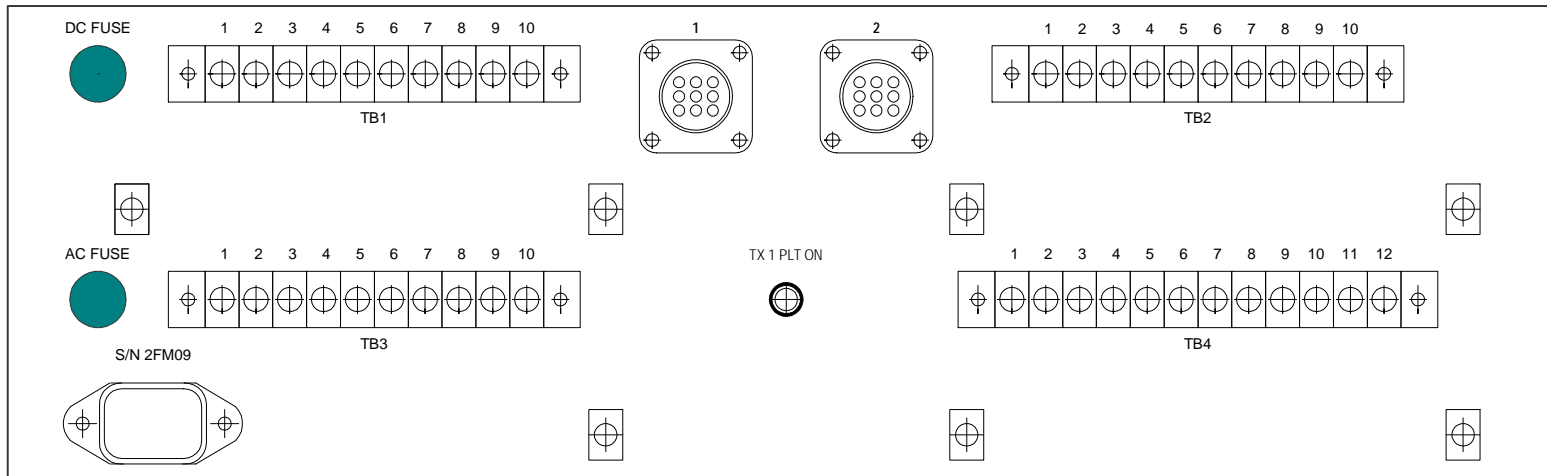

# TUNWALL RADIO TRC-2

Height  
3 RU  
(5.25")

Depth  
10"

For 2 coax switches and 2 antennas, IBOC or analog. Safe switching from a single momentary local or remote command. Logic for a third transmitter is programmed.

Automatic plate on and off for all 3 transmitters.

Key switch selected AUTO function will transfer to the aux transmitter upon failure of the main transmitter.

Front panel flow chart graphic clarifies RF connections. Dummy load ready light works with the load interlock logic for automatic load protection.

Works with Dielectric 50000, 60000, Delta, Andrew, or any other coax switch with 12VDC, 24VDC, or 120VAC command inputs.

Coax switches are connected to 9-pin plugs, same series as 60000 switch connector. All transmitter and remote connections are to standard .375 barrier strips.